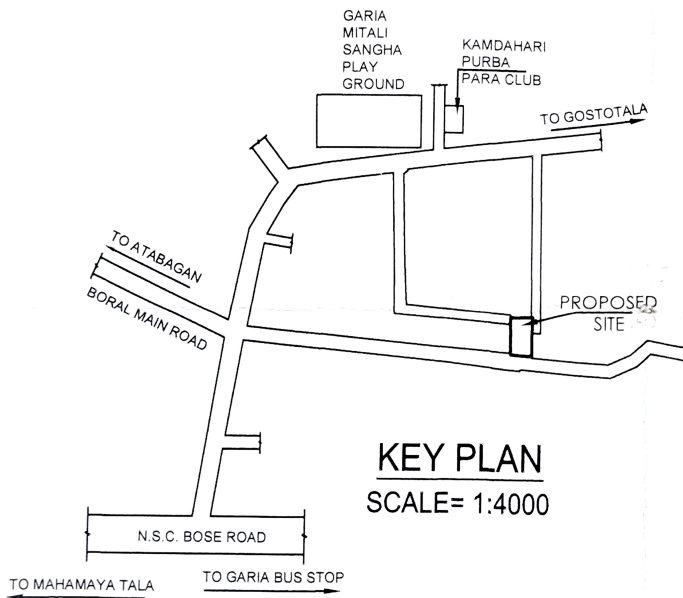

SOUMYA CONSTRUCTION

T-21, Subhash Pally, Garia, Kolkata - 84
Prop. - Soumyajit Maiti

Contact No. - 9830569494

Date

LOCATION MAP

KEY PLAN
SCALE= 1:4000

SITE PLAN
SCALE= 1:600

LATITUDE: 22.462467 N
LONGITUDE: 88.378361 E