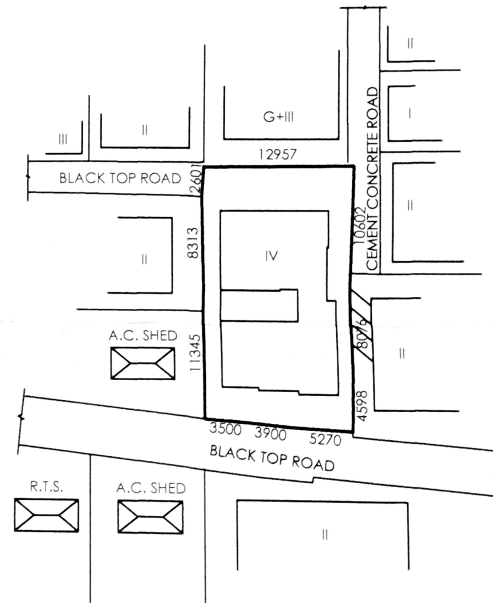

SOUMYA CONSTRUCTION

T-21, Subhash Pally, Garia, Kolkata - 84
Prop. - Soumyajit Maiti

Contact No. - 9830569494

Date

LOCATION MAP

KEY PLAN
SCALE= 1:4000

SITE PLAN
SCALE= 1:600

LATITUDE: 22.462467 N
LONGITUDE: 88.378361 E